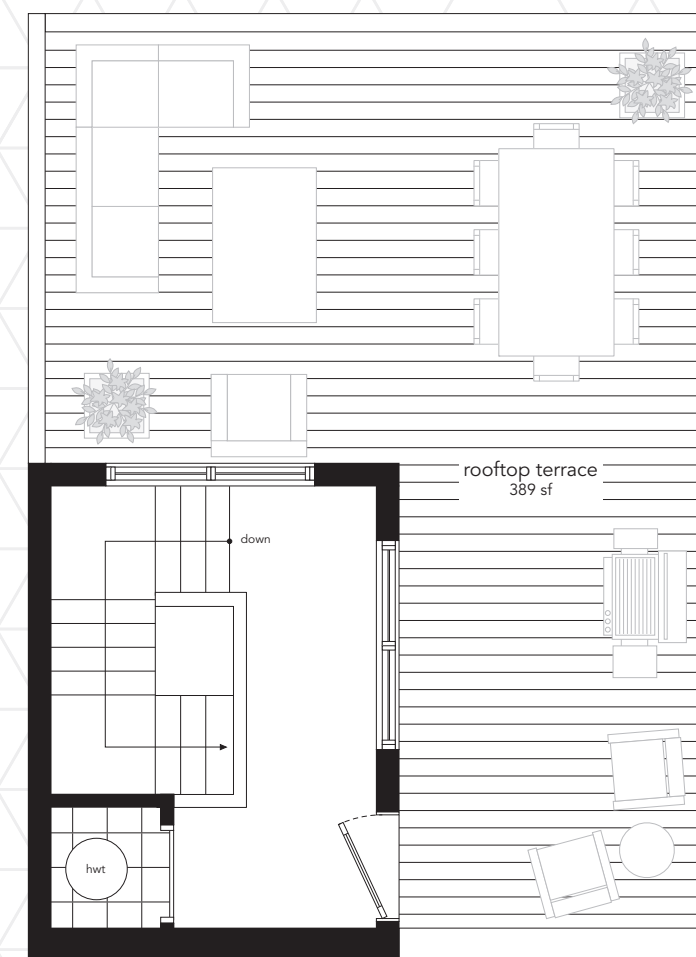

B212/B213/B218/B219/B224
 1,368-1,373 SF
 388-389 SF ROOFTOP TERRACE

	INTERIOR	EXTERIOR
B212	1,373 SF	388 SF
B213	1,373 SF	389 SF
B218	1,371 SF	389 SF
B219	1,368 SF	389 SF
B224	1,368 SF	389 SF

B224 shown
B213, B219 mirrored

DRAYCOTT DRIVE

VICTORIA PARK AVENUE

Furniture not included. Window size and location may vary. Number of risers may vary.
 All sizes and specifications are subject to change without notice. E.&O.E.