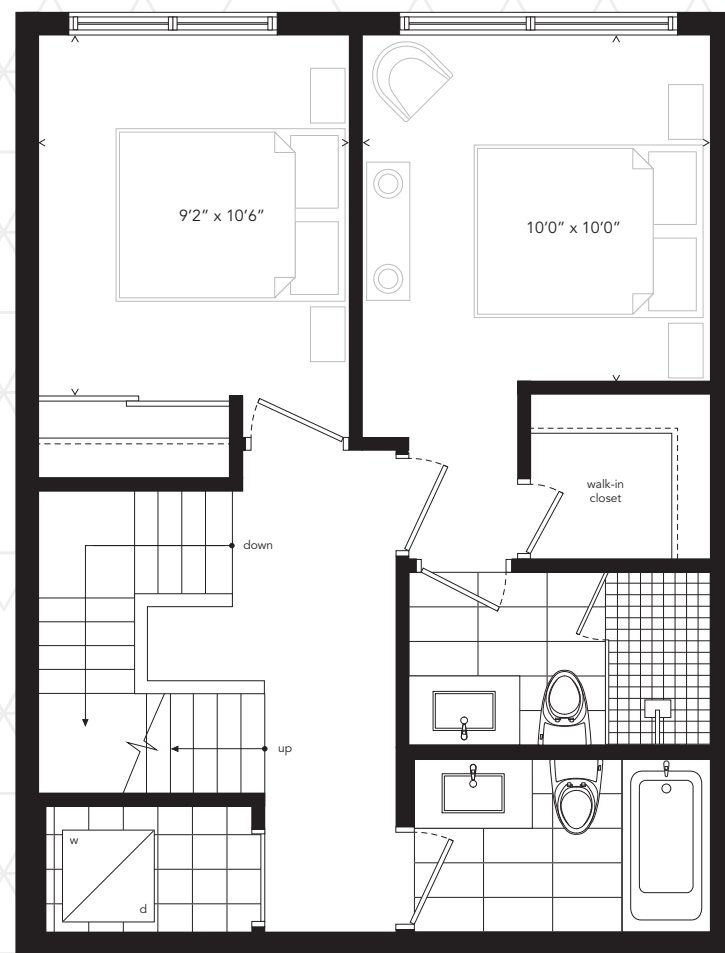

B212/B213/B218/B219/B224
 1,368-1,373 SF
 388-389 SF ROOFTOP TERRACE

	INTERIOR	EXTERIOR
B212	1,373 SF	388 SF
B213	1,373 SF	389 SF
B218	1,371 SF	389 SF
B219	1,368 SF	389 SF
B224	1,368 SF	389 SF

B224 shown
B213, B219 mirrored

DRAYCOTT DRIVE

VICTORIA PARK AVENUE

Furniture not included. Window size and location may vary. Number of risers may vary.
 All sizes and specifications are subject to change without notice. E.&O.E.