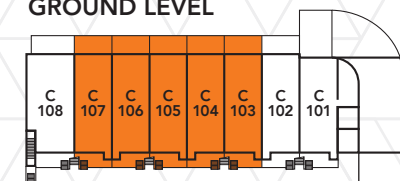

**C103/C104/C105/C106/C107**  
 1,125 SF  
 337 SF PATIOS

	INTERIOR	EXTERIOR
<b>C103</b>	1,125 SF	337 SF
<b>C104</b>	1,125 SF	337 SF
<b>C105</b>	1,125 SF	337 SF
<b>C106</b>	1,125 SF	337 SF
<b>C107</b>	1,125 SF	337 SF

C104 shown  
 C103, C105, C107 mirrored

CROSS SECTION

GROUND LEVEL

VICTORIA PARK AVENUE

Furniture not included. Window size and location may vary. Number of risers may vary. All sizes and specifications are subject to change without notice. E.&O.E.