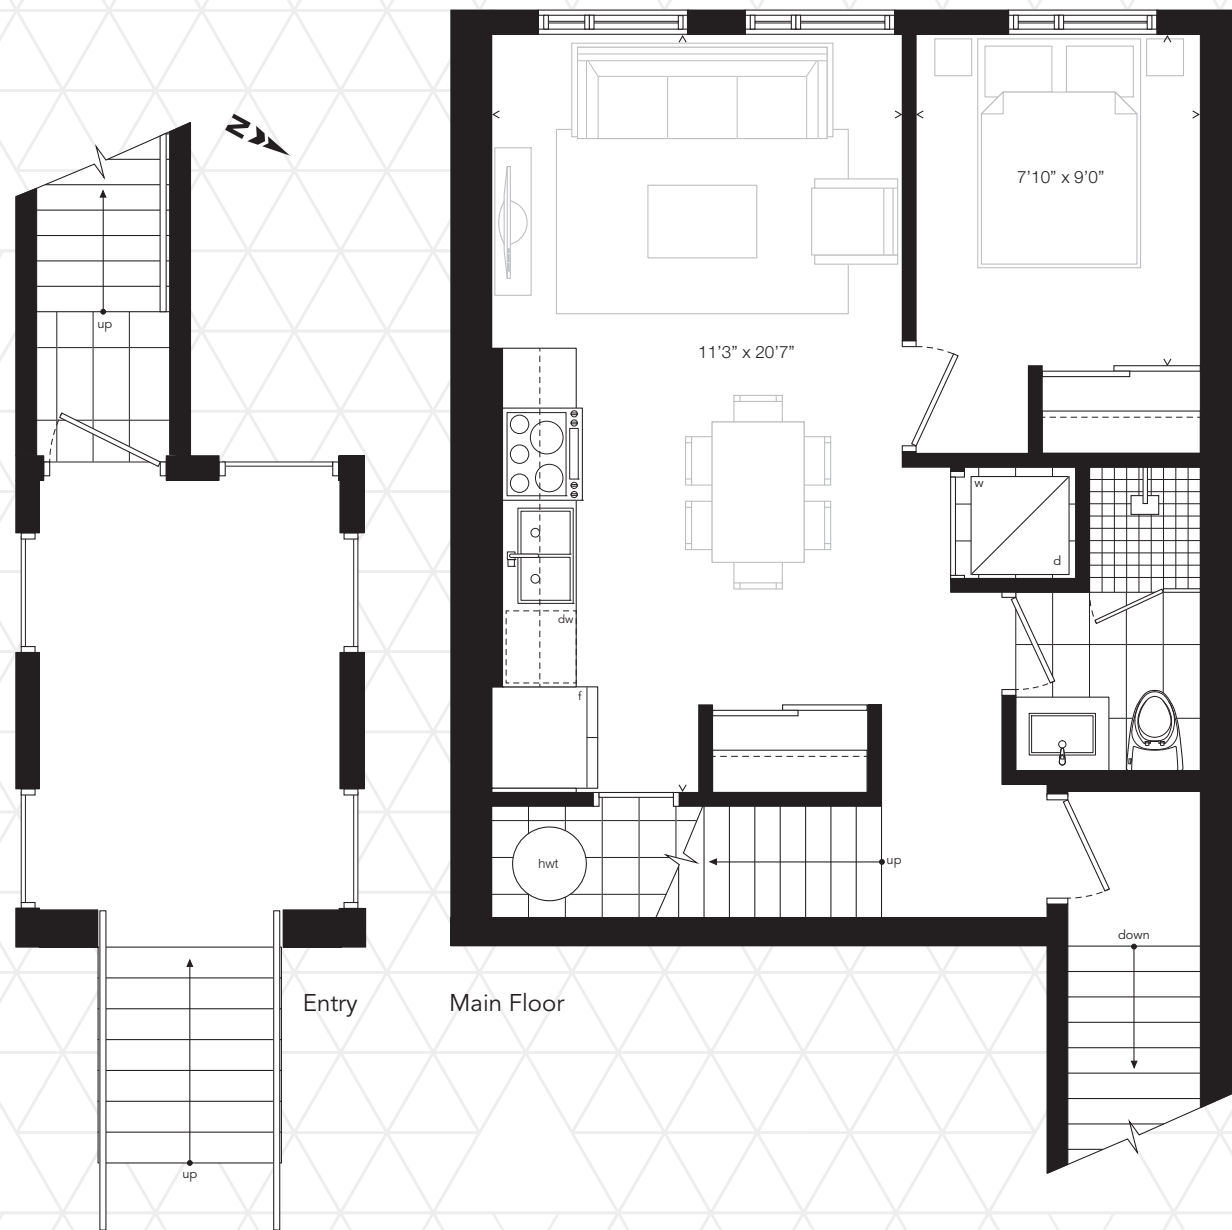

C203 / C204 / C209 / C210 / C215 / C216 / C221
 1,046-1,026 SF
 287-292 SF TERRACE + ROOFTOP TERRACE

	INTERIOR	EXTERIOR
C203	1,046 SF	292 SF
C204	1,026 SF	287 SF
C209	1,026 SF	287 SF
C210	1,026 SF	287 SF
C215	1,026 SF	287 SF
C216	1,026 SF	287 SF
C221	1,026 SF	287 SF

C204 shown
 C203, C209, C215,
 C221 mirrored

CROSS SECTION

LEVEL 3 | Main Floor

Furniture not included. Window size and location may vary. Number of risers may vary. All sizes and specifications are subject to change without notice. E.&O.E.