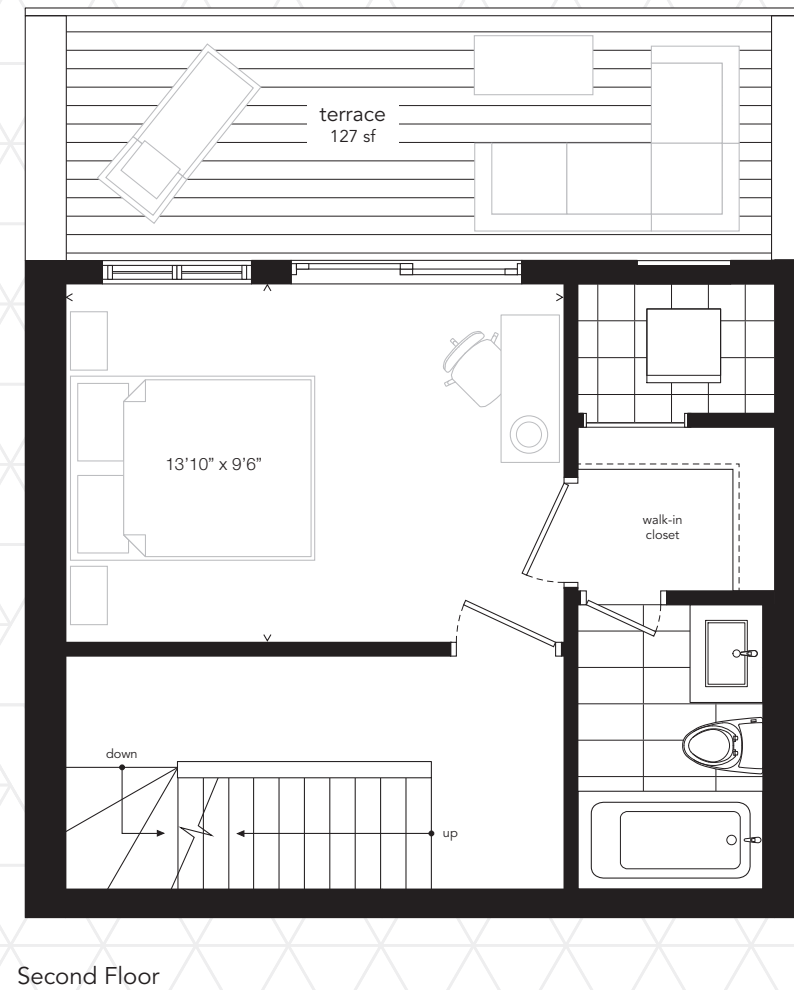

C203 / C204 / C209 / C210 / C215 / C216 / C221
 1,046-1,026 SF
 287-292 SF TERRACE + ROOFTOP TERRACE

	INTERIOR	EXTERIOR
C203	1,046 SF	292 SF
C204	1,026 SF	287 SF
C209	1,026 SF	287 SF
C210	1,026 SF	287 SF
C215	1,026 SF	287 SF
C216	1,026 SF	287 SF
C221	1,026 SF	287 SF

C204 shown
 C203, C209, C215,
 C221 mirrored

CROSS SECTION

LEVEL 3 | Main Floor

Furniture not included. Window size and location may vary. Number of risers may vary. All sizes and specifications are subject to change without notice. E.&O.E.