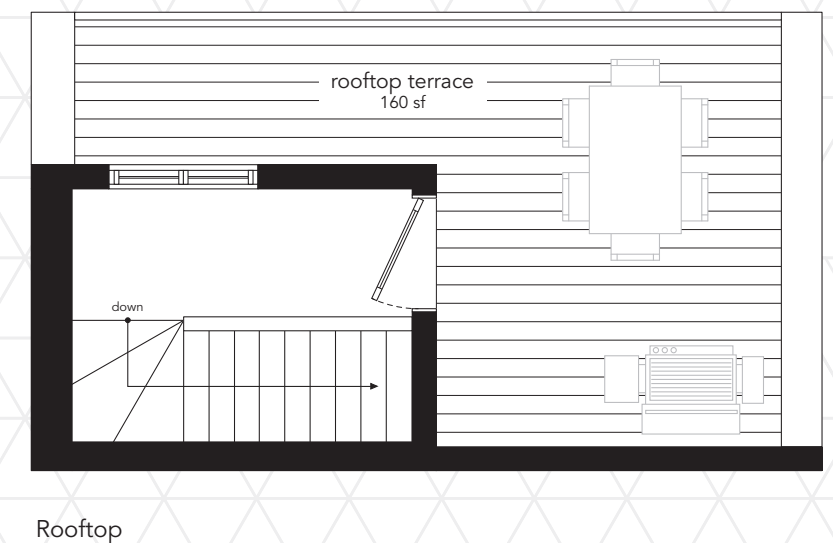

C203 / C204 / C209 / C210 / C215 / C216 / C221
 1,046-1,026 SF
 287-292 SF TERRACE + ROOFTOP TERRACE

	INTERIOR	EXTERIOR
C203	1,046 SF	292 SF
C204	1,026 SF	287 SF
C209	1,026 SF	287 SF
C210	1,026 SF	287 SF
C215	1,026 SF	287 SF
C216	1,026 SF	287 SF
C221	1,026 SF	287 SF

C204 shown
 C203, C209, C215,
 C221 mirrored

CROSS SECTION

LEVEL 3 | Main Floor

Furniture not included. Window size and location may vary. Number of risers may vary. All sizes and specifications are subject to change without notice. E.&O.E.