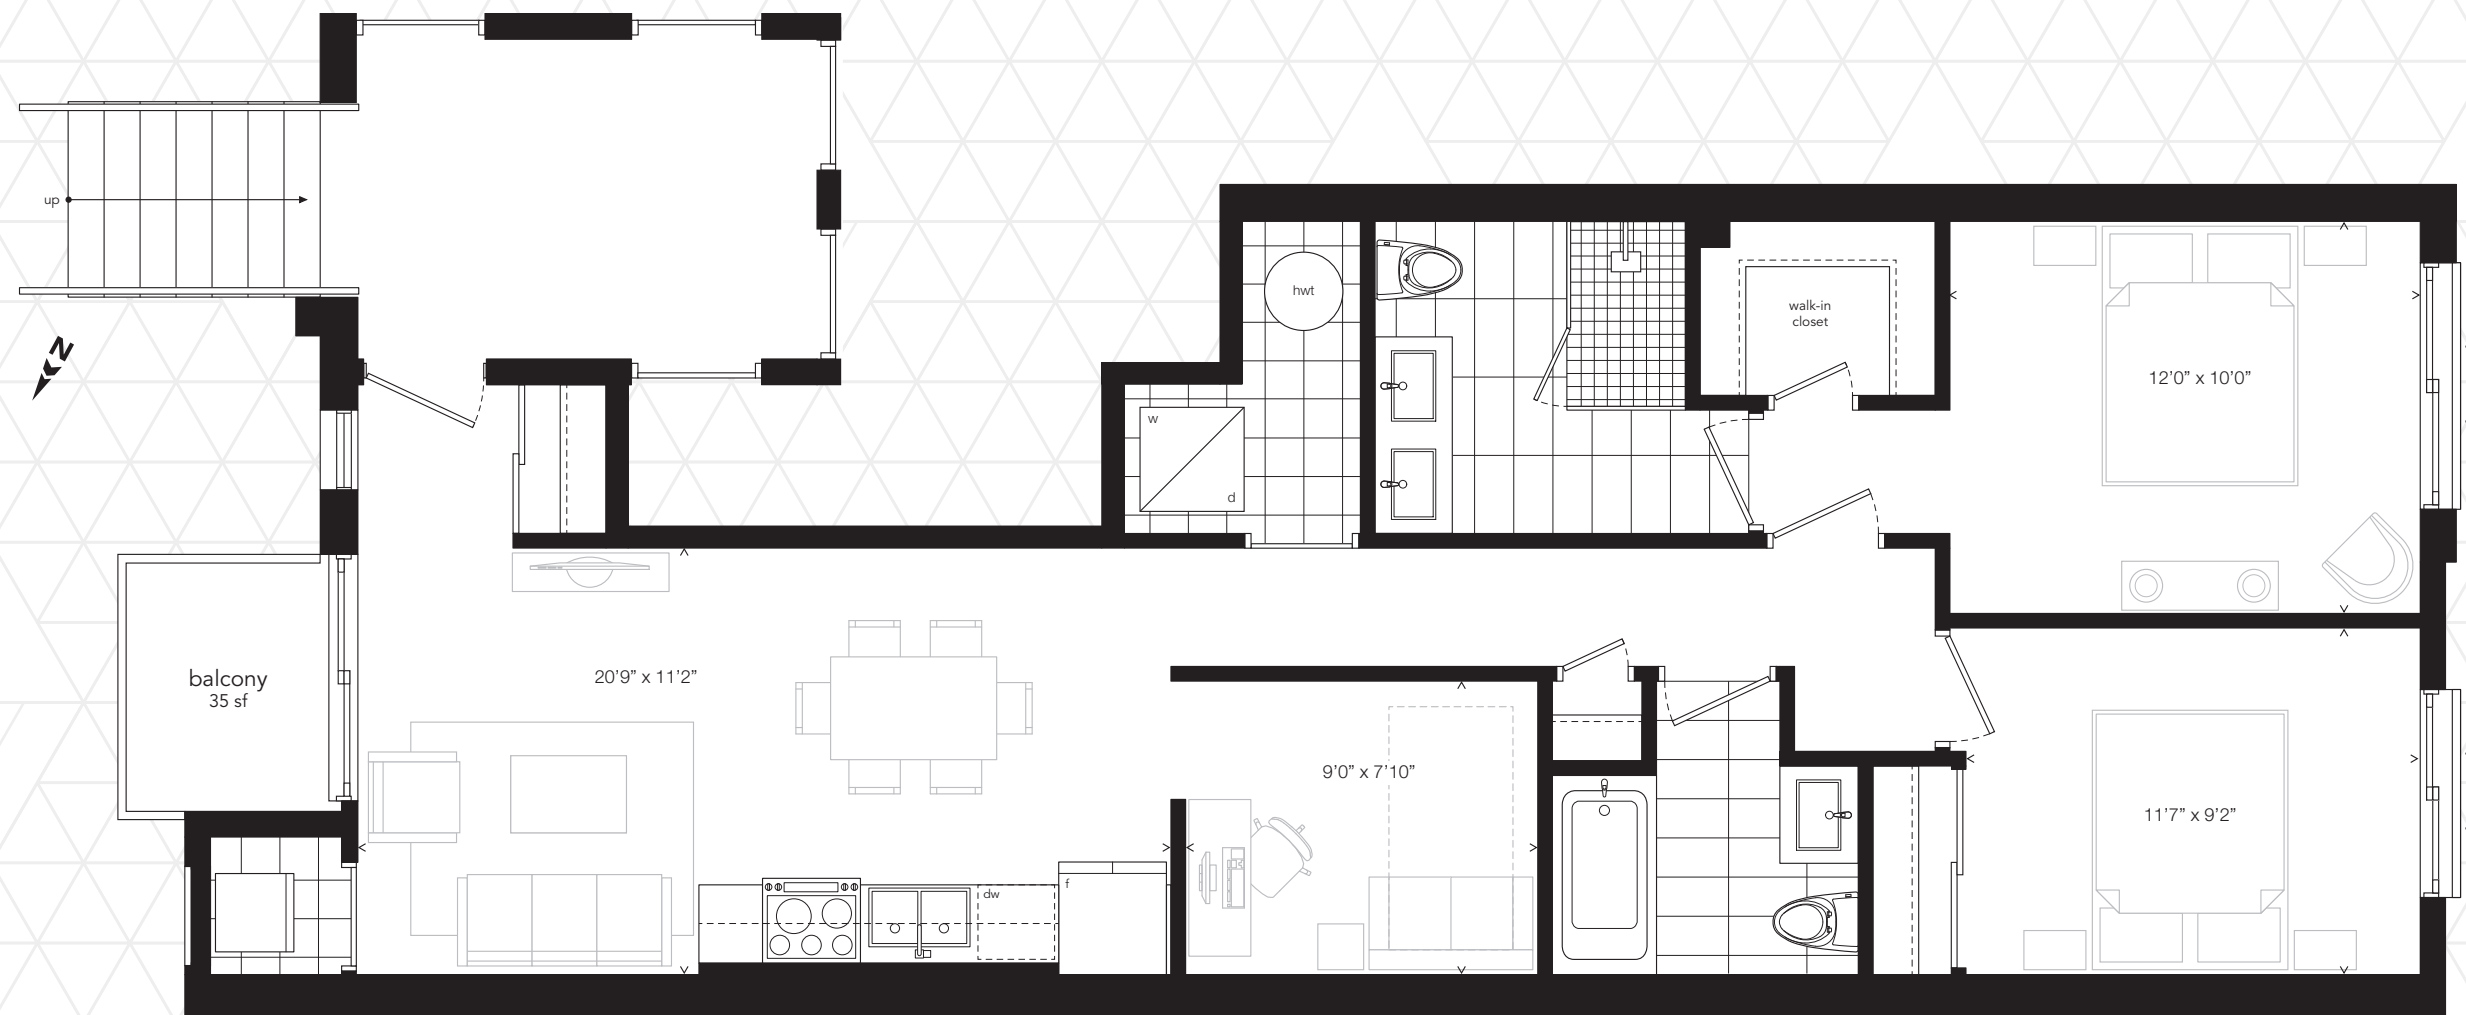

C206 / C212 / C213 / C218 / C219
 975 SF
 35 SF BALCONY

	INTERIOR	EXTERIOR
C206	975 SF	35 SF
C212	975 SF	35 SF
C213	975 SF	35 SF
C218	975 SF	35 SF
C219	975 SF	35 SF

C206, C212, C218, C219 mirrored

Furniture not included. Window size and location may vary. Number of risers may vary. All sizes and specifications are subject to change without notice. E.&O.E.