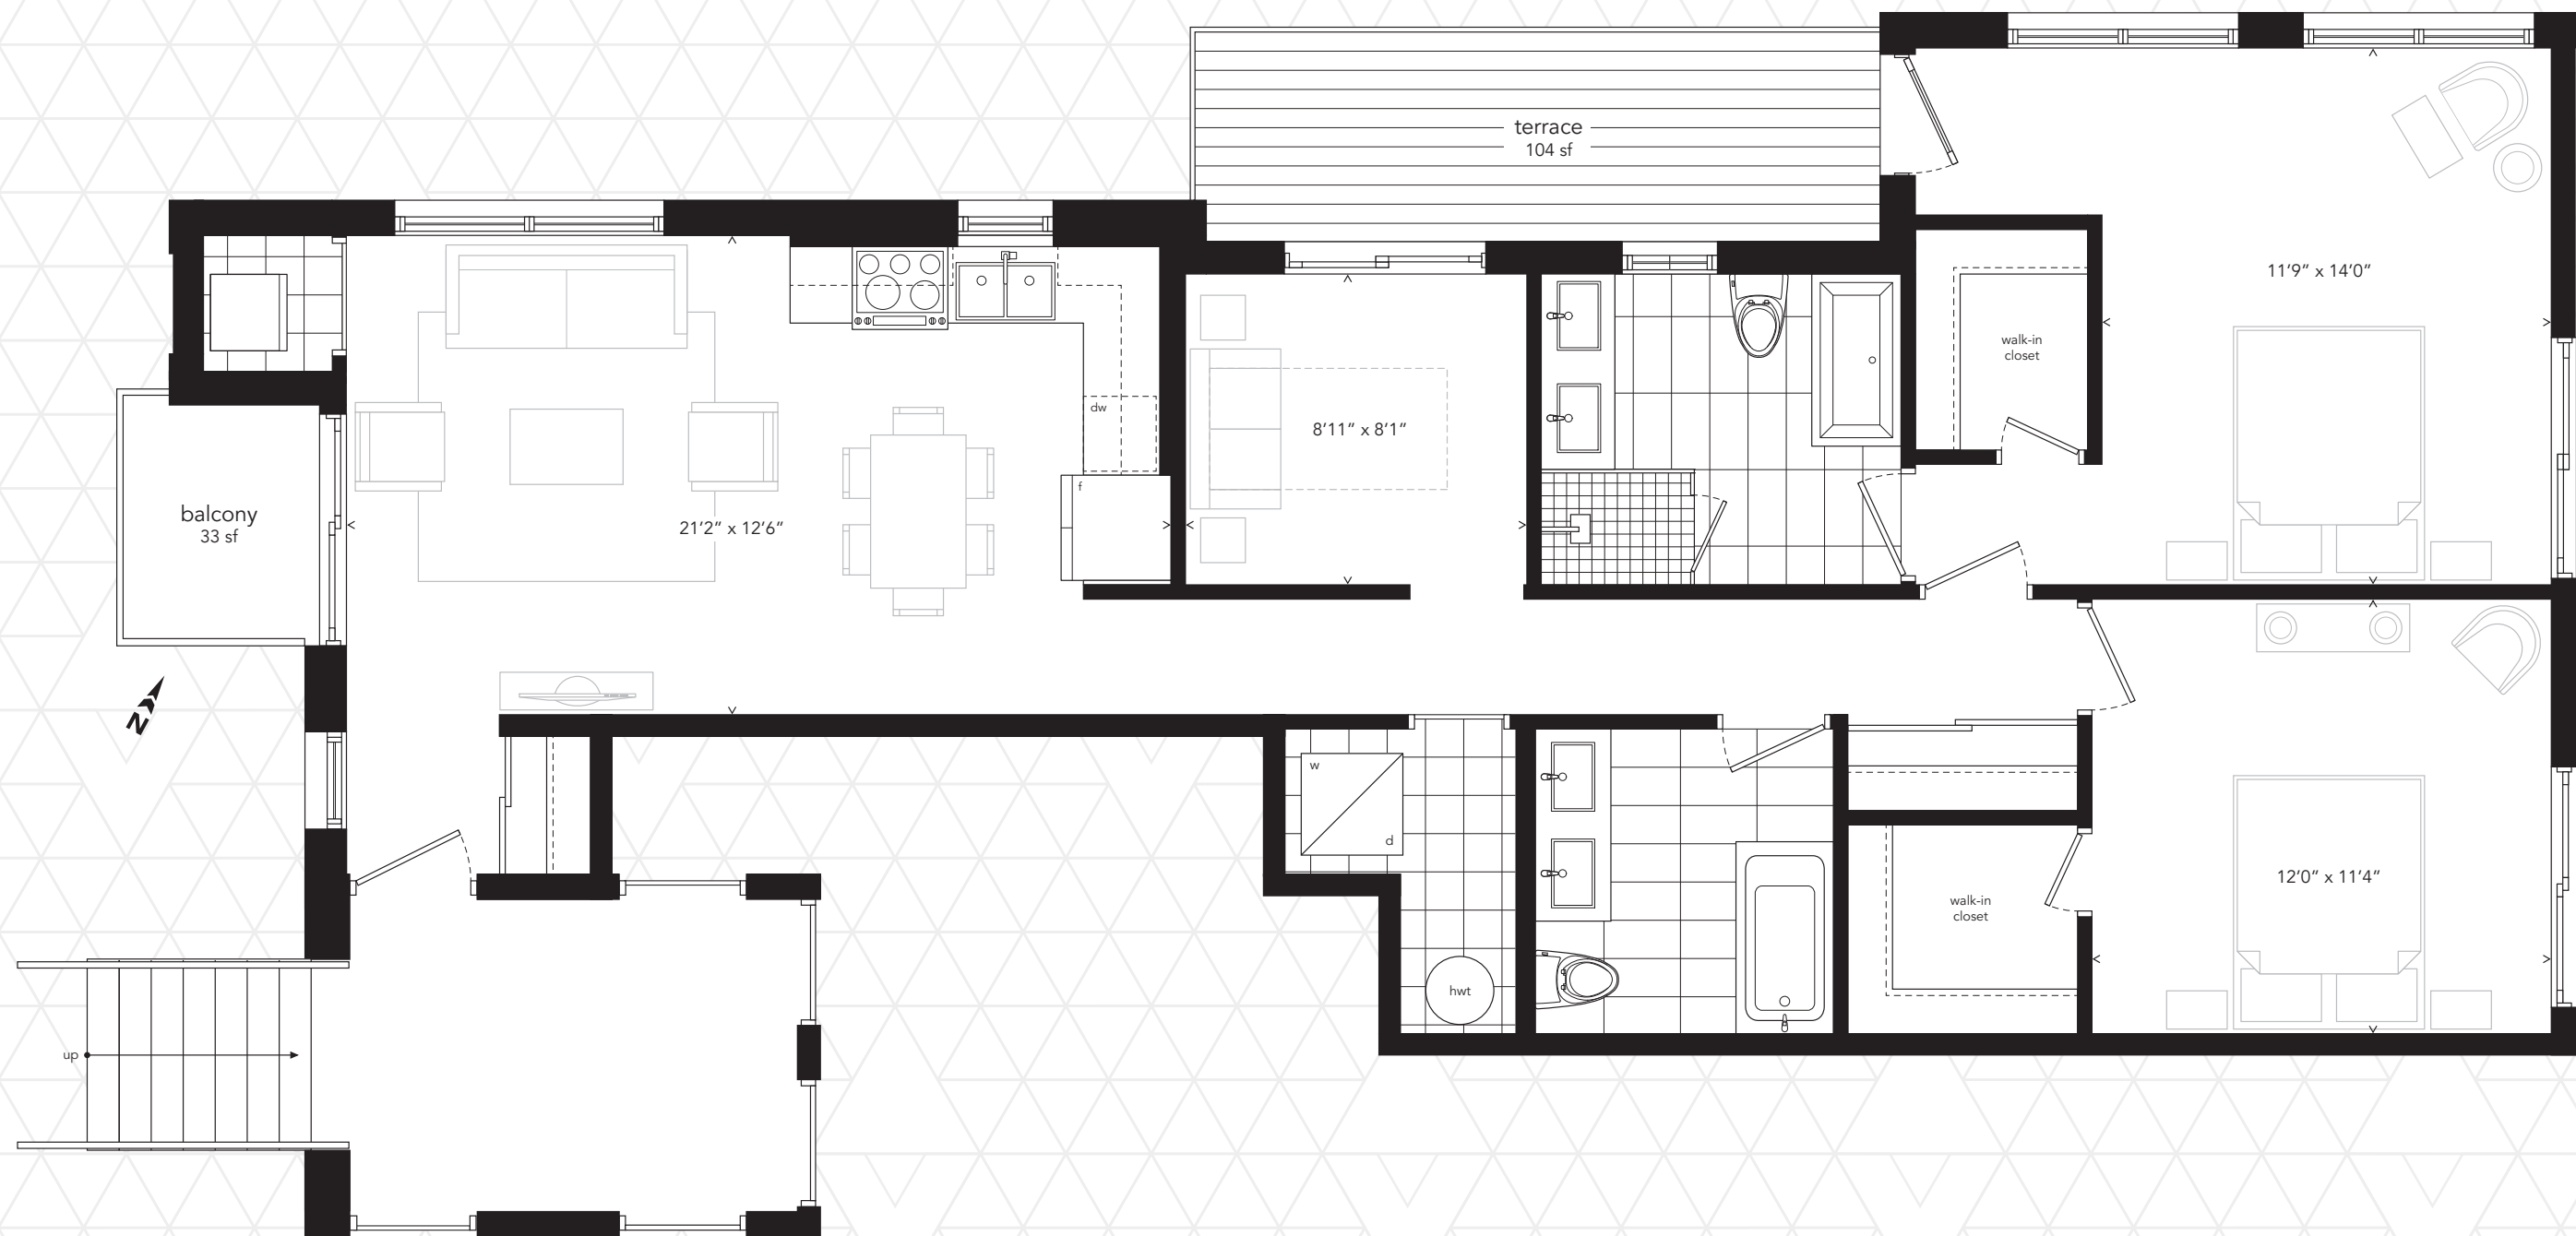

**B227**  
1,224 SF  
137 SF BALCONY + TERRACE

	INTERIOR	EXTERIOR
<b>B227</b>	1,224 SF	137 SF

up

Furniture not included. Window size and location may vary. Number of risers may vary. All sizes and specifications are subject to change without notice. E.&O.E.