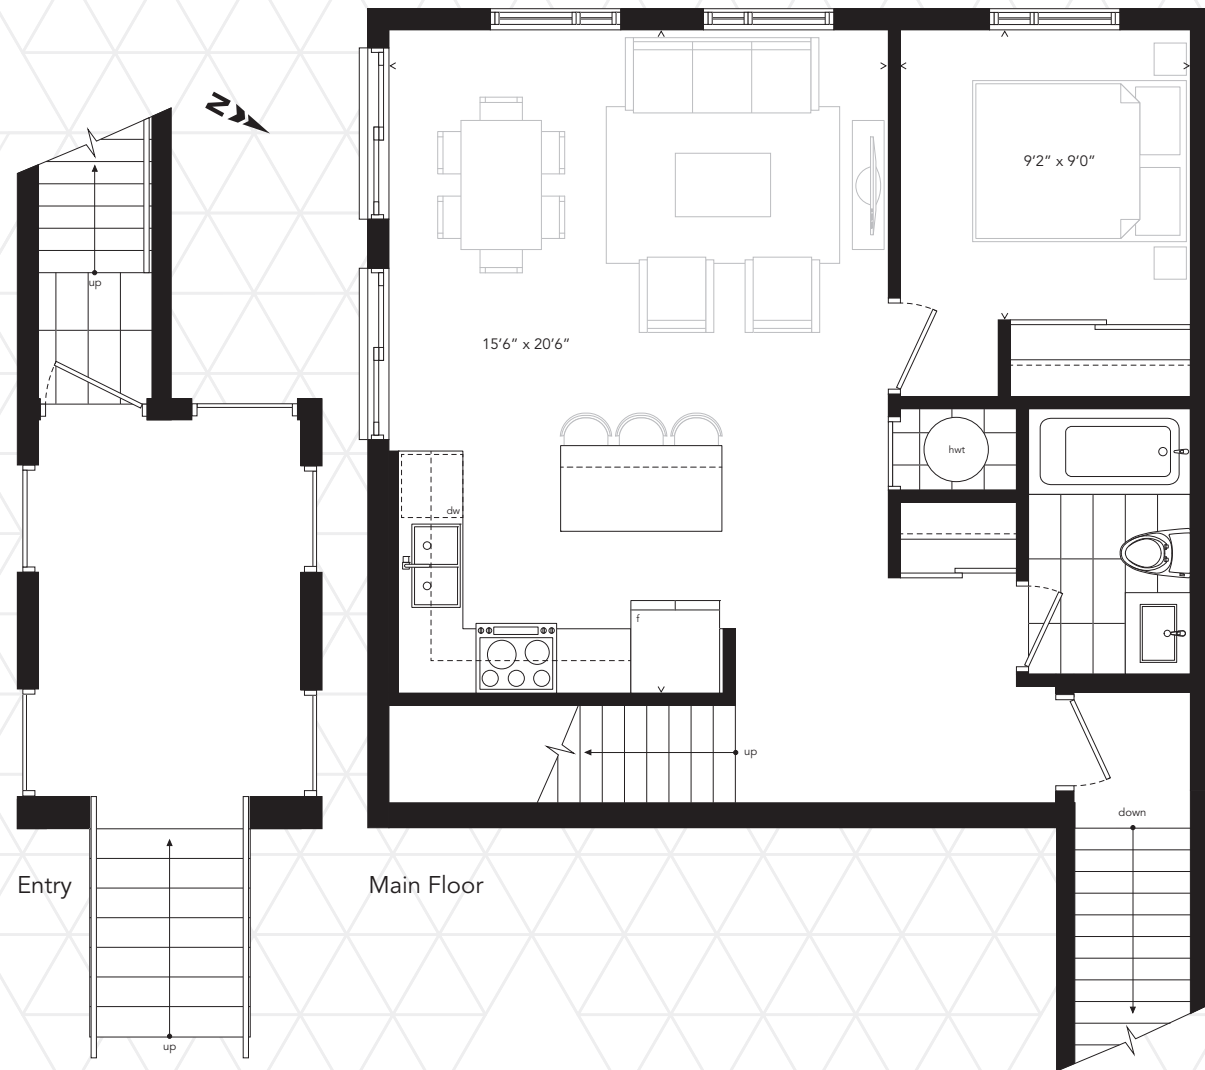

C222
 1,315 SF
 344 SF TERRACE + ROOFTOP TERRACE

	INTERIOR	EXTERIOR
C222	1,315 SF	344 SF

LEVEL 3 | Main Floor

C 222	C 221	C 216	C 215	C 210	C 209	C 204	C 203
C 223	C 220	C 217	C 214	C 211	C 208	C 205	C 202

CROSS SECTION

Furniture not included. Window size and location may vary. Number of risers may vary. All sizes and specifications are subject to change without notice. E.&O.E.