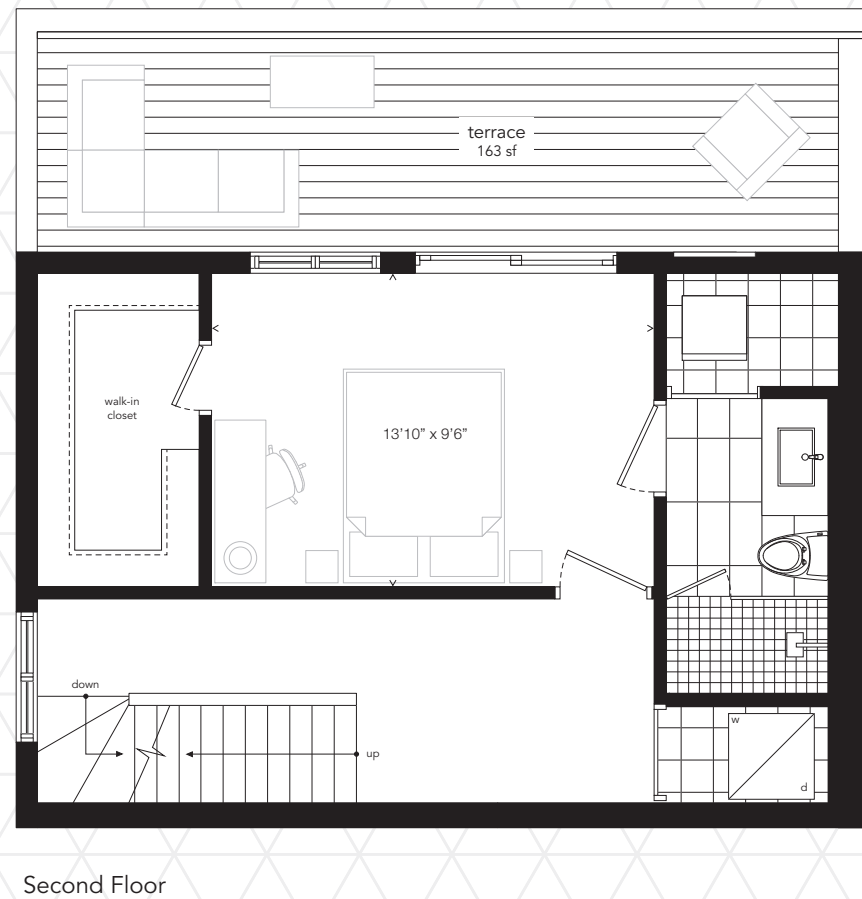

C222
 1,315 SF
 344 SF TERRACE + ROOFTOP TERRACE

	INTERIOR	EXTERIOR
C222	1,315 SF	344 SF

LEVEL 3 | Main Floor

C 222	C 221	C 216	C 215	C 210	C 209	C 204	C 203
C 223	C 220	C 217	C 214	C 211	C 208	C 205	C 202

CROSS SECTION

Furniture not included. Window size and location may vary. Number of risers may vary. All sizes and specifications are subject to change without notice. E.&O.E.