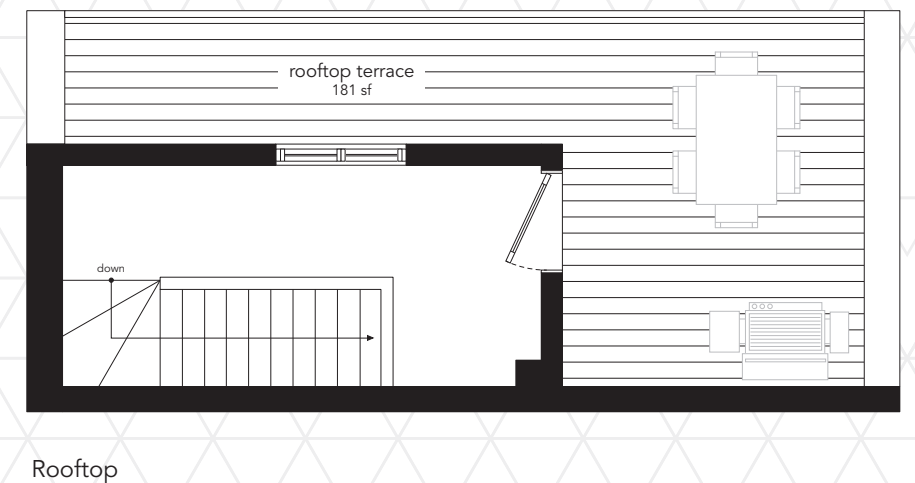

C222
 1,315 SF
 344 SF TERRACE + ROOFTOP TERRACE

	INTERIOR	EXTERIOR
C222	1,315 SF	344 SF

LEVEL 3 | Main Floor

C 222	C 221	C 216	C 215	C 210	C 209	C 204	C 203
C 223	C 220	C 217	C 214	C 211	C 208	C 205	C 202

CROSS SECTION

Furniture not included. Window size and location may vary. Number of risers may vary. All sizes and specifications are subject to change without notice. E.&O.E.